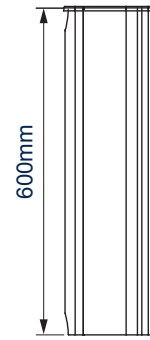

BT8380-060

SIDE VIEWS

PACKING INFORMATION

COLOUR:	ORDER REF:	EAN CODE:	MASTER CARTON QTY:	INNER CARTON QTY:	MASTER CARTON WEIGHT:	MASTER CARTON CUBE:
Silver	BT8380-060/S	5019318501562	1	0	3.5kg	0.016cbm
Black	BT8380-060/B	5019318501579	1	0	3.5kg	0.016cbm
Silver	BT8380-180/S	5019318501029	1	0	9.3kg	0.047cbm
Black	BT8380-180/B	5019318501012	1	0	9.3kg	0.047cbm