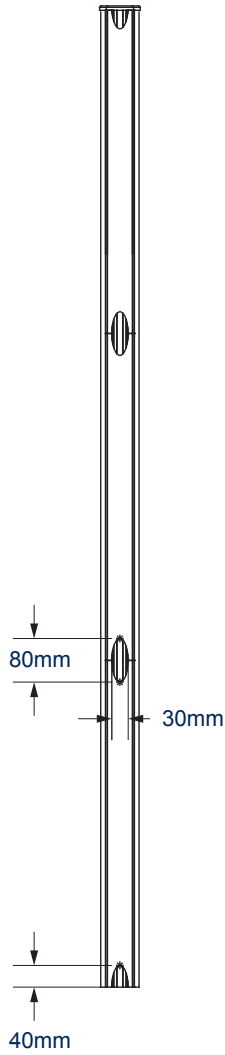

FRONT VIEW

REAR VIEW

SIDE VIEWS

PACKING INFORMATION

COLOUR:	ORDER REF:	EAN CODE:	MASTER CARTON QTY:	INNER CARTON QTY:	MASTER CARTON WEIGHT:	MASTER CARTON CUBE:
Silver	BT8380-060/S	5019318501562	1	0	3.5kg	0.016cbm
Black	BT8380-060/B	5019318501579	1	0	3.5kg	0.016cbm
Silver	BT8380-180/S	5019318501029	1	0	9.3kg	0.047cbm
Black	BT8380-180/B	5019318501012	1	0	9.3kg	0.047cbm

ACCESSORIES AND RELATED PRODUCTS