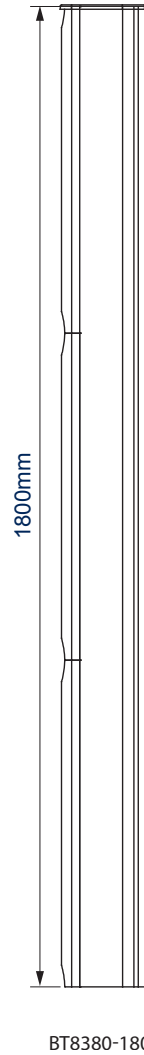

BT8380-180

SIDE VIEWS

PACKING INFORMATION

COLOUR:	ORDER REF:	EAN CODE:	MASTER CARTON QTY:	INNER CARTON QTY:	MASTER CARTON WEIGHT:	MASTER CARTON CUBE:
Silver	BT8380-060/S	5019318501562	1	0	3.5kg	0.016cbm
Black	BT8380-060/B	5019318501579	1	0	3.5kg	0.016cbm
Silver	BT8380-180/S	5019318501029	1	0	9.3kg	0.047cbm
Black	BT8380-180/B	5019318501012	1	0	9.3kg	0.047cbm